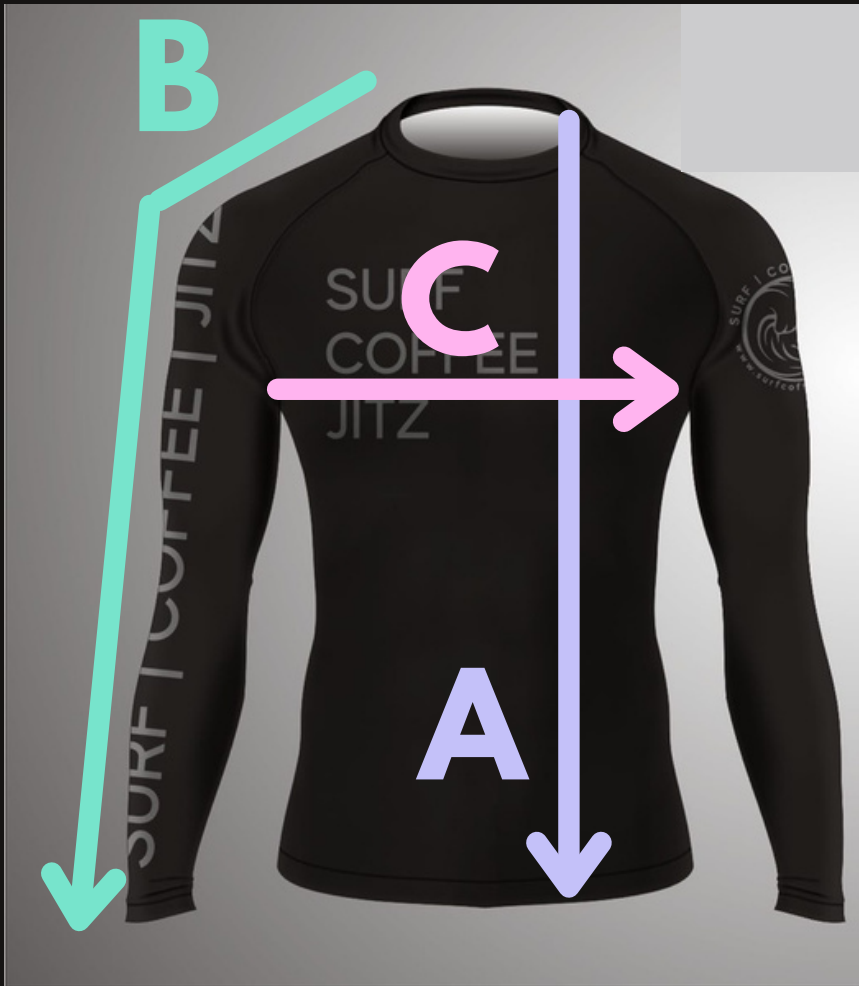

SURF COFFEE JITZ RASHGUARD SIZE CHART

SIZE (CM)	LENGTH (A)	SLEEVE (B)	CHEST (C)
Y-XS	51	56	35
Y-S	53	58	37
Y-M	55	60	39
Y-L	58	62	41
Y-XL	60	65	43
XS	62	67	44
S	64	69	45
M	66	71	47
L	68	73	49
XL	70	75	51
XXL	72	77	53